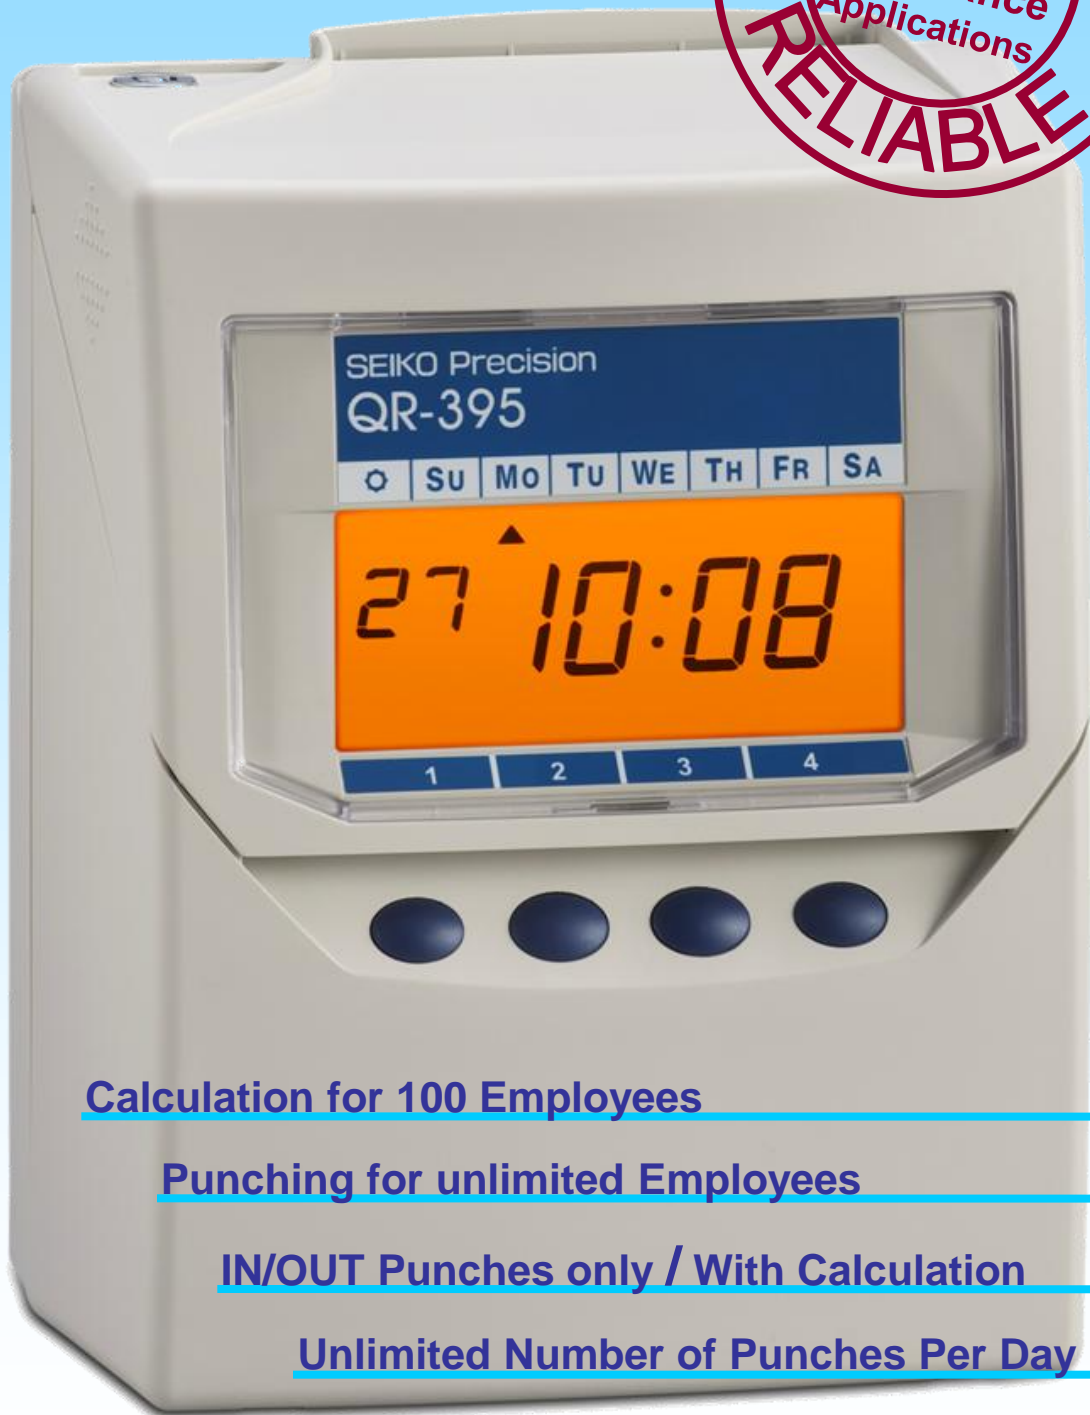

QUARTZ TIME RECORDER

QR-395

Calculation for 100 Employees

Punching for unlimited Employees

IN/OUT Punches only / With Calculation

Unlimited Number of Punches Per Day

SEIKO Precision

Reliability as Standard, Versatility on Demand

General Specifications

- Clock: Digital (date and time) with LCD Back Light
- Accuracy: Monthly accuracy better than +/- 15 sec. (at ordinary temperature)
- Printing Color: Mono color (Black)
- Power: 120VAC 50/60Hz 0.3A
220-240VAC 50/60Hz, 0.17A
- Dimensions (W x H x D) 160 x 205 x 128 mm (6-3/10 x 8 x 5 in.)
- Weight: Approx 1.5 kg (3.3 lb)